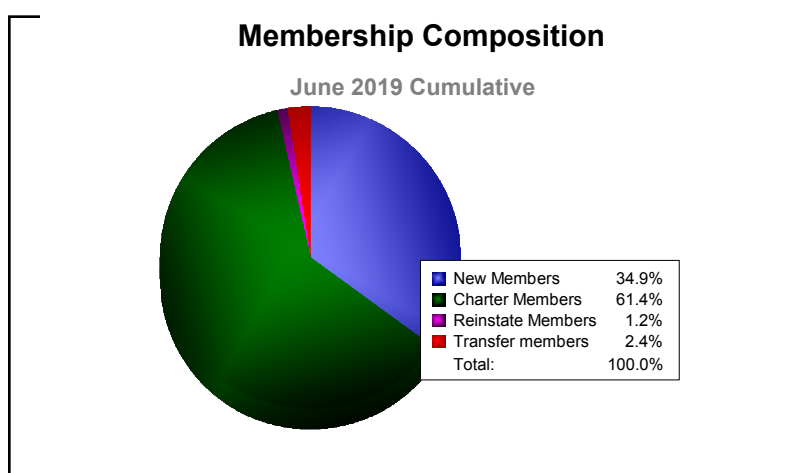

Year	New Clubs	Dropped Clubs	Gain/ Loss Clubs	New Members	Charter Members	Reinstate Members	Transfer Members	Total Member Added	Total Members Dropped	Gain/ Loss Members
2014-2015	0	0	0	24	2	2	3	31	-50	-19
2015-2016	0	0	0	18	4	4	0	26	-39	-13
2016-2017	1	0	1	51	24	0	0	75	-32	43
2017-2018	1	0	1	30	21	1	1	53	-72	-19
2018-2019	2	-1	1	29	51	1	2	83	-87	-4
Average	1	0	1	30	20	2	1	54	-56	-2

Year	New Clubs	Dropped Clubs	Gain/ Loss Clubs	New Members	Charter Members	Reinstate Members	Transfer Members	Total Member Added	Total Members Dropped	Gain/ Loss Members
2014-2015	2	-1	1	14	43	5	0	62	-41	21
2015-2016	1	-5	-4	15	20	0	0	35	-89	-54
2016-2017	0	-1	-1	40	2	0	0	42	-21	21
2017-2018	0	-5	-5	0	0	0	1	1	-104	-103
Average	1	-3	-2	17	16	1	0	35	-64	-29