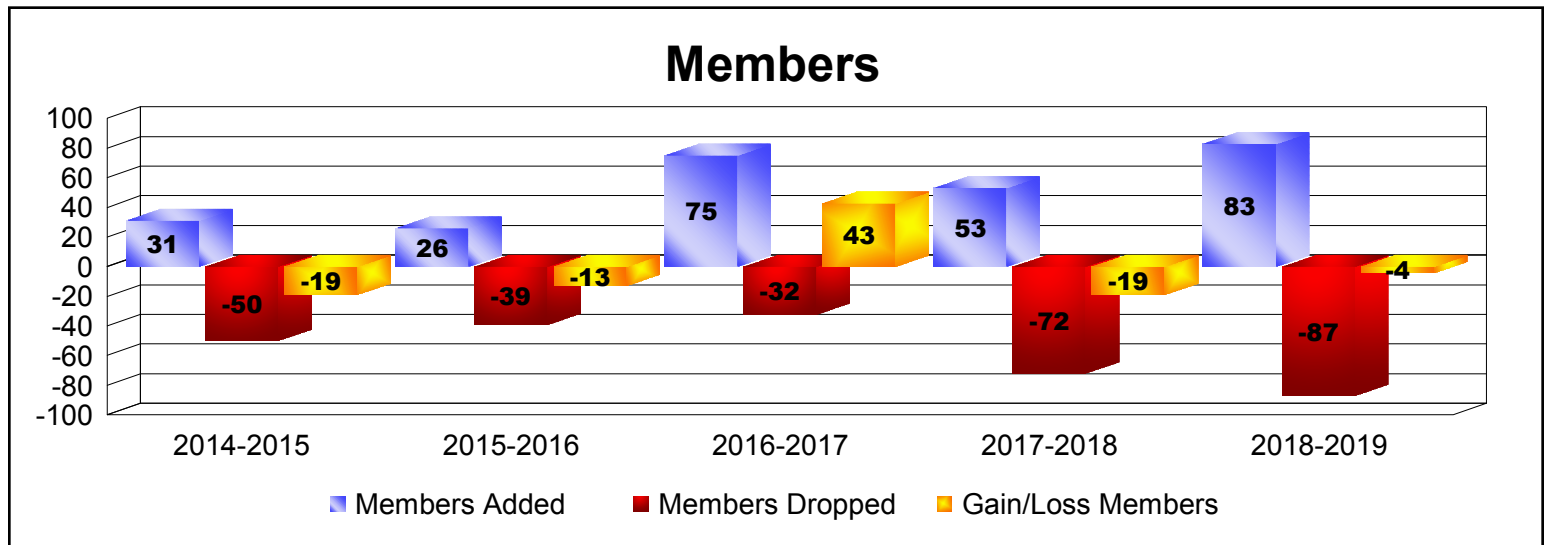

Year	New Clubs	Dropped Clubs	Gain/ Loss Clubs	New Members	Charter Members	Reinstate Members	Transfer Members	Total Member Added	Total Members Dropped	Gain/ Loss Members
2014-2015	0	0	0	24	2	2	3	31	-50	-19
2015-2016	0	0	0	18	4	4	0	26	-39	-13
2016-2017	1	0	1	51	24	0	0	75	-32	43
2017-2018	1	0	1	30	21	1	1	53	-72	-19
2018-2019	2	-1	1	29	51	1	2	83	-87	-4
Average	1	0	1	30	20	2	1	54	-56	-2

Year	New Clubs	Dropped Clubs	Gain/ Loss Clubs	New Members	Charter Members	Reinstate Members	Transfer Members	Total Member Added	Total Members Dropped	Gain/ Loss Members
2014-2015	2	-1	1	14	43	5	0	62	-41	21
2015-2016	1	-5	-4	15	20	0	0	35	-89	-54
2016-2017	0	-1	-1	40	2	0	0	42	-21	21
2017-2018	0	-5	-5	0	0	0	1	1	-104	-103
Average	1	-3	-2	17	16	1	0	35	-64	-29