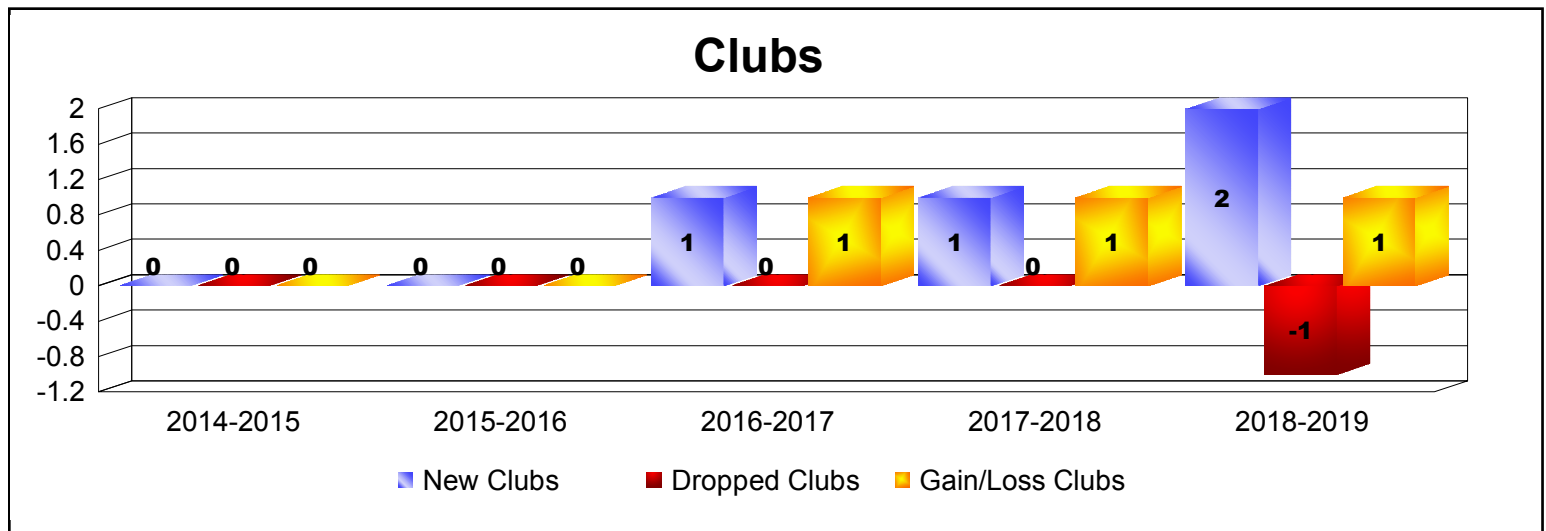

Year	New Clubs	Dropped Clubs	Gain/ Loss Clubs	New Members	Charter Members	Reinstate Members	Transfer Members	Total Member Added	Total Members Dropped	Gain/ Loss Members
2014-2015	0	0	0	24	2	2	3	31	-50	-19
2015-2016	0	0	0	18	4	4	0	26	-39	-13
2016-2017	1	0	1	51	24	0	0	75	-32	43
2017-2018	1	0	1	30	21	1	1	53	-72	-19
2018-2019	2	-1	1	29	51	1	2	83	-87	-4
Average	1	0	1	30	20	2	1	54	-56	-2

Year	New Clubs	Dropped Clubs	Gain/ Loss Clubs	New Members	Charter Members	Reinstate Members	Transfer Members	Total Member Added	Total Members Dropped	Gain/ Loss Members
2014-2015	2	-1	1	14	43	5	0	62	-41	21
2015-2016	1	-5	-4	15	20	0	0	35	-89	-54
2016-2017	0	-1	-1	40	2	0	0	42	-21	21
2017-2018	0	-5	-5	0	0	0	1	1	-104	-103
Average	1	-3	-2	17	16	1	0	35	-64	-29