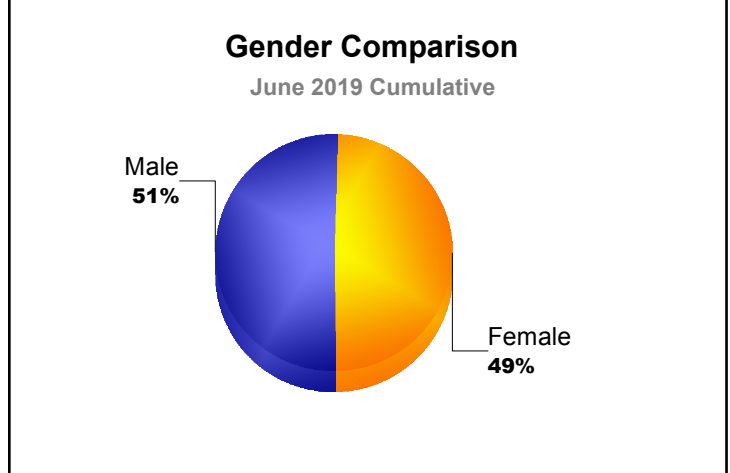

Year	New Clubs	Dropped Clubs	Gain/ Loss Clubs	New Members	Charter Members	Reinstate Members	Transfer Members	Total Member Added	Total Members Dropped	Gain/ Loss Members
2014-2015	0	0	0	24	2	2	3	31	-50	-19
2015-2016	0	0	0	18	4	4	0	26	-39	-13
2016-2017	1	0	1	51	24	0	0	75	-32	43
2017-2018	1	0	1	30	21	1	1	53	-72	-19
2018-2019	2	-1	1	29	51	1	2	83	-87	-4
Average	1	0	1	30	20	2	1	54	-56	-2